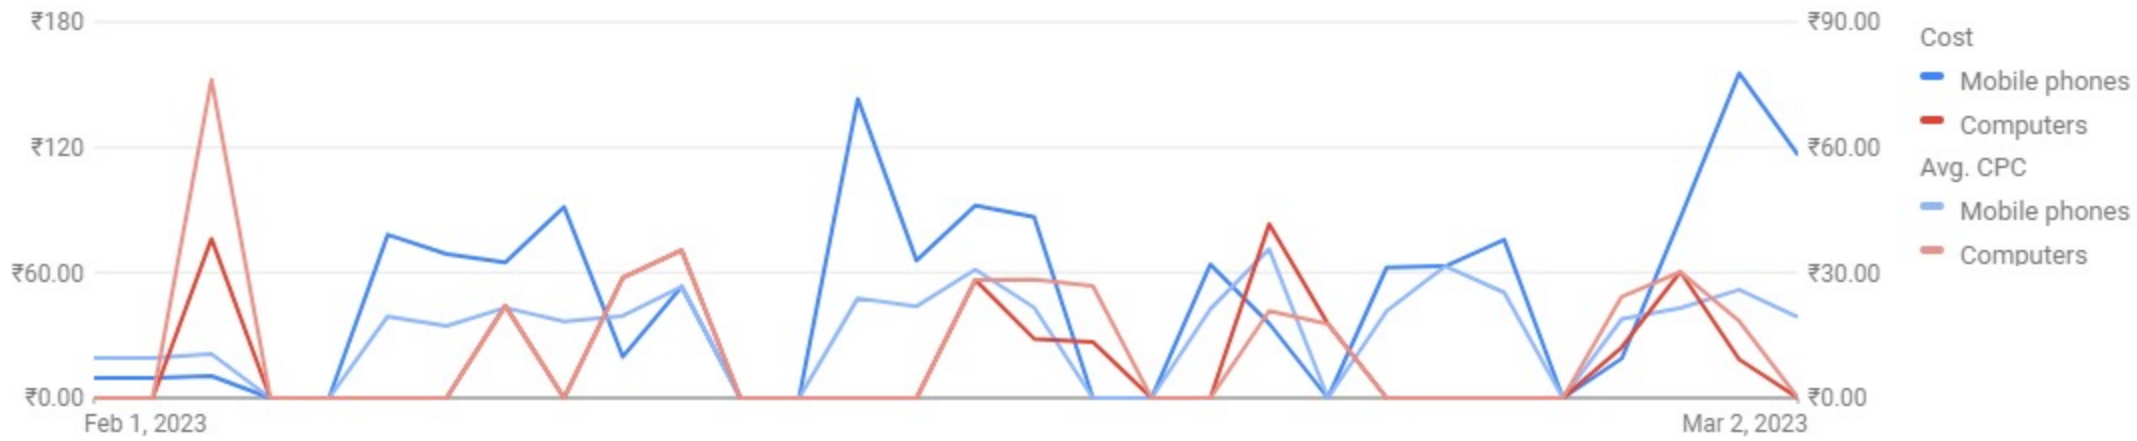

Custom Scorecard

Aug 1, 2022 - Mar 16, 2023

Cost [?]	Clicks [?]	Impr. [?]	Interactions [?]	Interaction rate [?]	Avg. CPC [?]
₹12.1K	396	4.2K	396	9.43%	₹30.67

Daily Cost by Device

Last 30 days

Report filters: Device is Mobile phones, Computers, Device is Mobile phones, Computers

Interaction Rate and Cost by Device

Jul 20, 2022 - Mar 1, 2023

Interactions by Device

Jul 20, 2022 - Mar 5, 2023