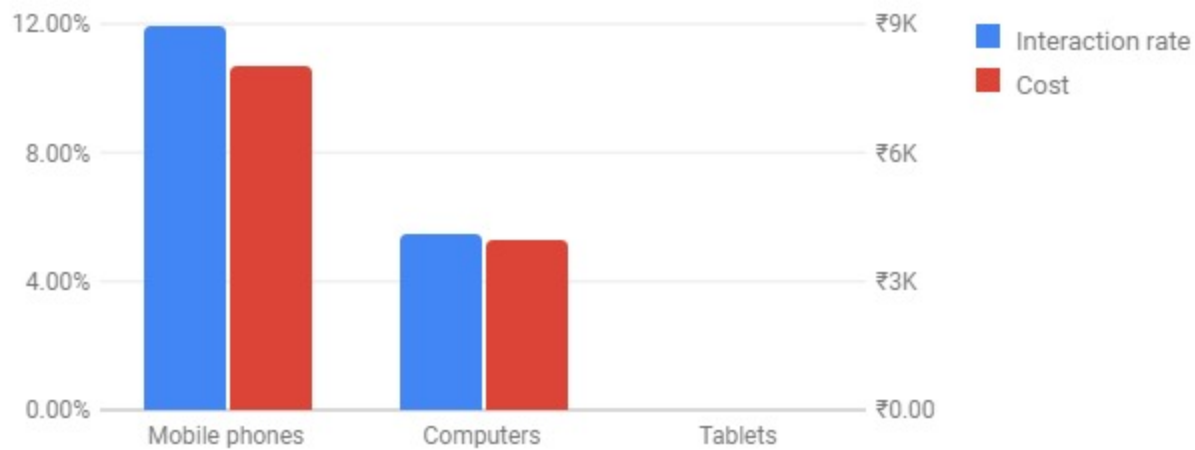

Interaction Rate and Cost by Device

Jul 20, 2022 - Mar 1, 2023