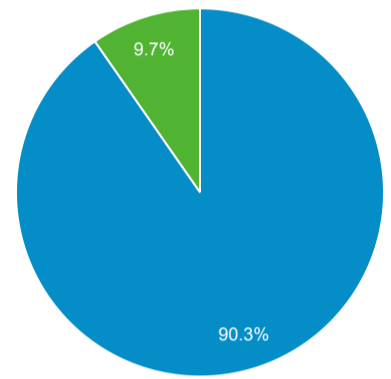

Users 2,867	New Users 2,853	Sessions 3,314	Number of Sessions per User 1.16
Page Views 5,535	Pages/Session 1.67	Avg. Session Duration 00:01:17	Bounce Rate 67.68%

■ New Visitor ■ Returning Visitor